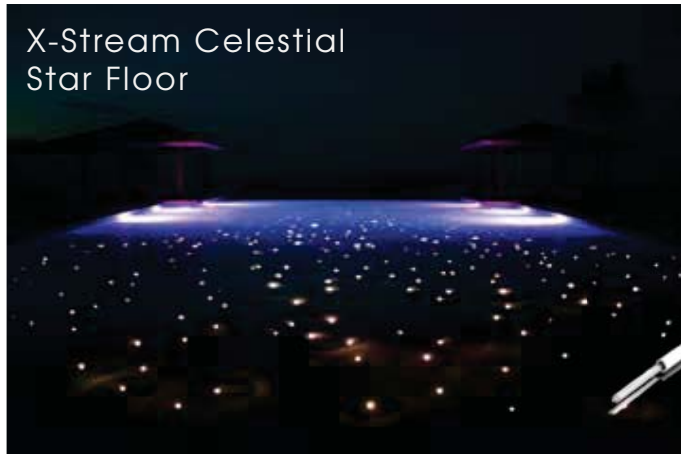

X-STREAM LIGHTED WATER FEATURES

The Original & Most Innovative Pool Lighting in the Industry

nextSTEPTM
PRODUCTS

X-Stream Falls

X-STREAM FALLS

The effects of this unique combination of water, light and sound has quickly made the X-Stream Fall one of our most popular products. Used in combination with our popular line of color and dimmable white light X-Stream LED Light Drivers, the X-Stream Falls series creates a dramatic lighted sheer waterfall for your enjoyment. Radius cuts and Fall lengths up to 96" are available. Consult factory for more information.

X-Stream Celestial Star Floor

X-STREAM CELESTIAL FLOOR

Nothing can bring the magic of the stars to your pool, deck or steps like the X-Stream Celestial Floor kit. Used in combination with our popular line of color and dimmable white light X-Stream LED Light Drivers, they can be a stand alone feature or combined with other Savi Pool and Spa Lighting Systems.

X-Stream Bubbler

X-STREAM BUBBLER

SV Bubbler - includes 40 ft. of 100 strand End-Glow fiber optics. With a maximum depth of 9" below water, the SV-Bubbler provides "lighted bubbling" for water spouts in beach entries, sun shelves, steps and fountains. Used in combination with our popular line of color and dimmable white light X-Stream LED Light Drivers, they can be a stand alone feature or combined with other Savi Pool and Spa Lighting Systems.

S.A.V.I.
POOL AND SPA
A DIVISION OF NEXT STEP PRODUCTS

X-STREAM LED LIGHT DRIVERS

The Original & Most Innovative Pool Lighting in the Industry

X-STREAM SOL

The X-Stream SOL is a 28W Color LED Light Driver to be used in conjunction with the X-Stream line of Lighted Water features, like the X-Stream Falls, X-Stream Bubbler and the X-Stream Celestial Floor Kit. Synchronizes with all other LED Savi color standard lights. Field upgradeable and interchangeable cartridges are available. Covered by the Next Step Limited 5 Year Warranty.